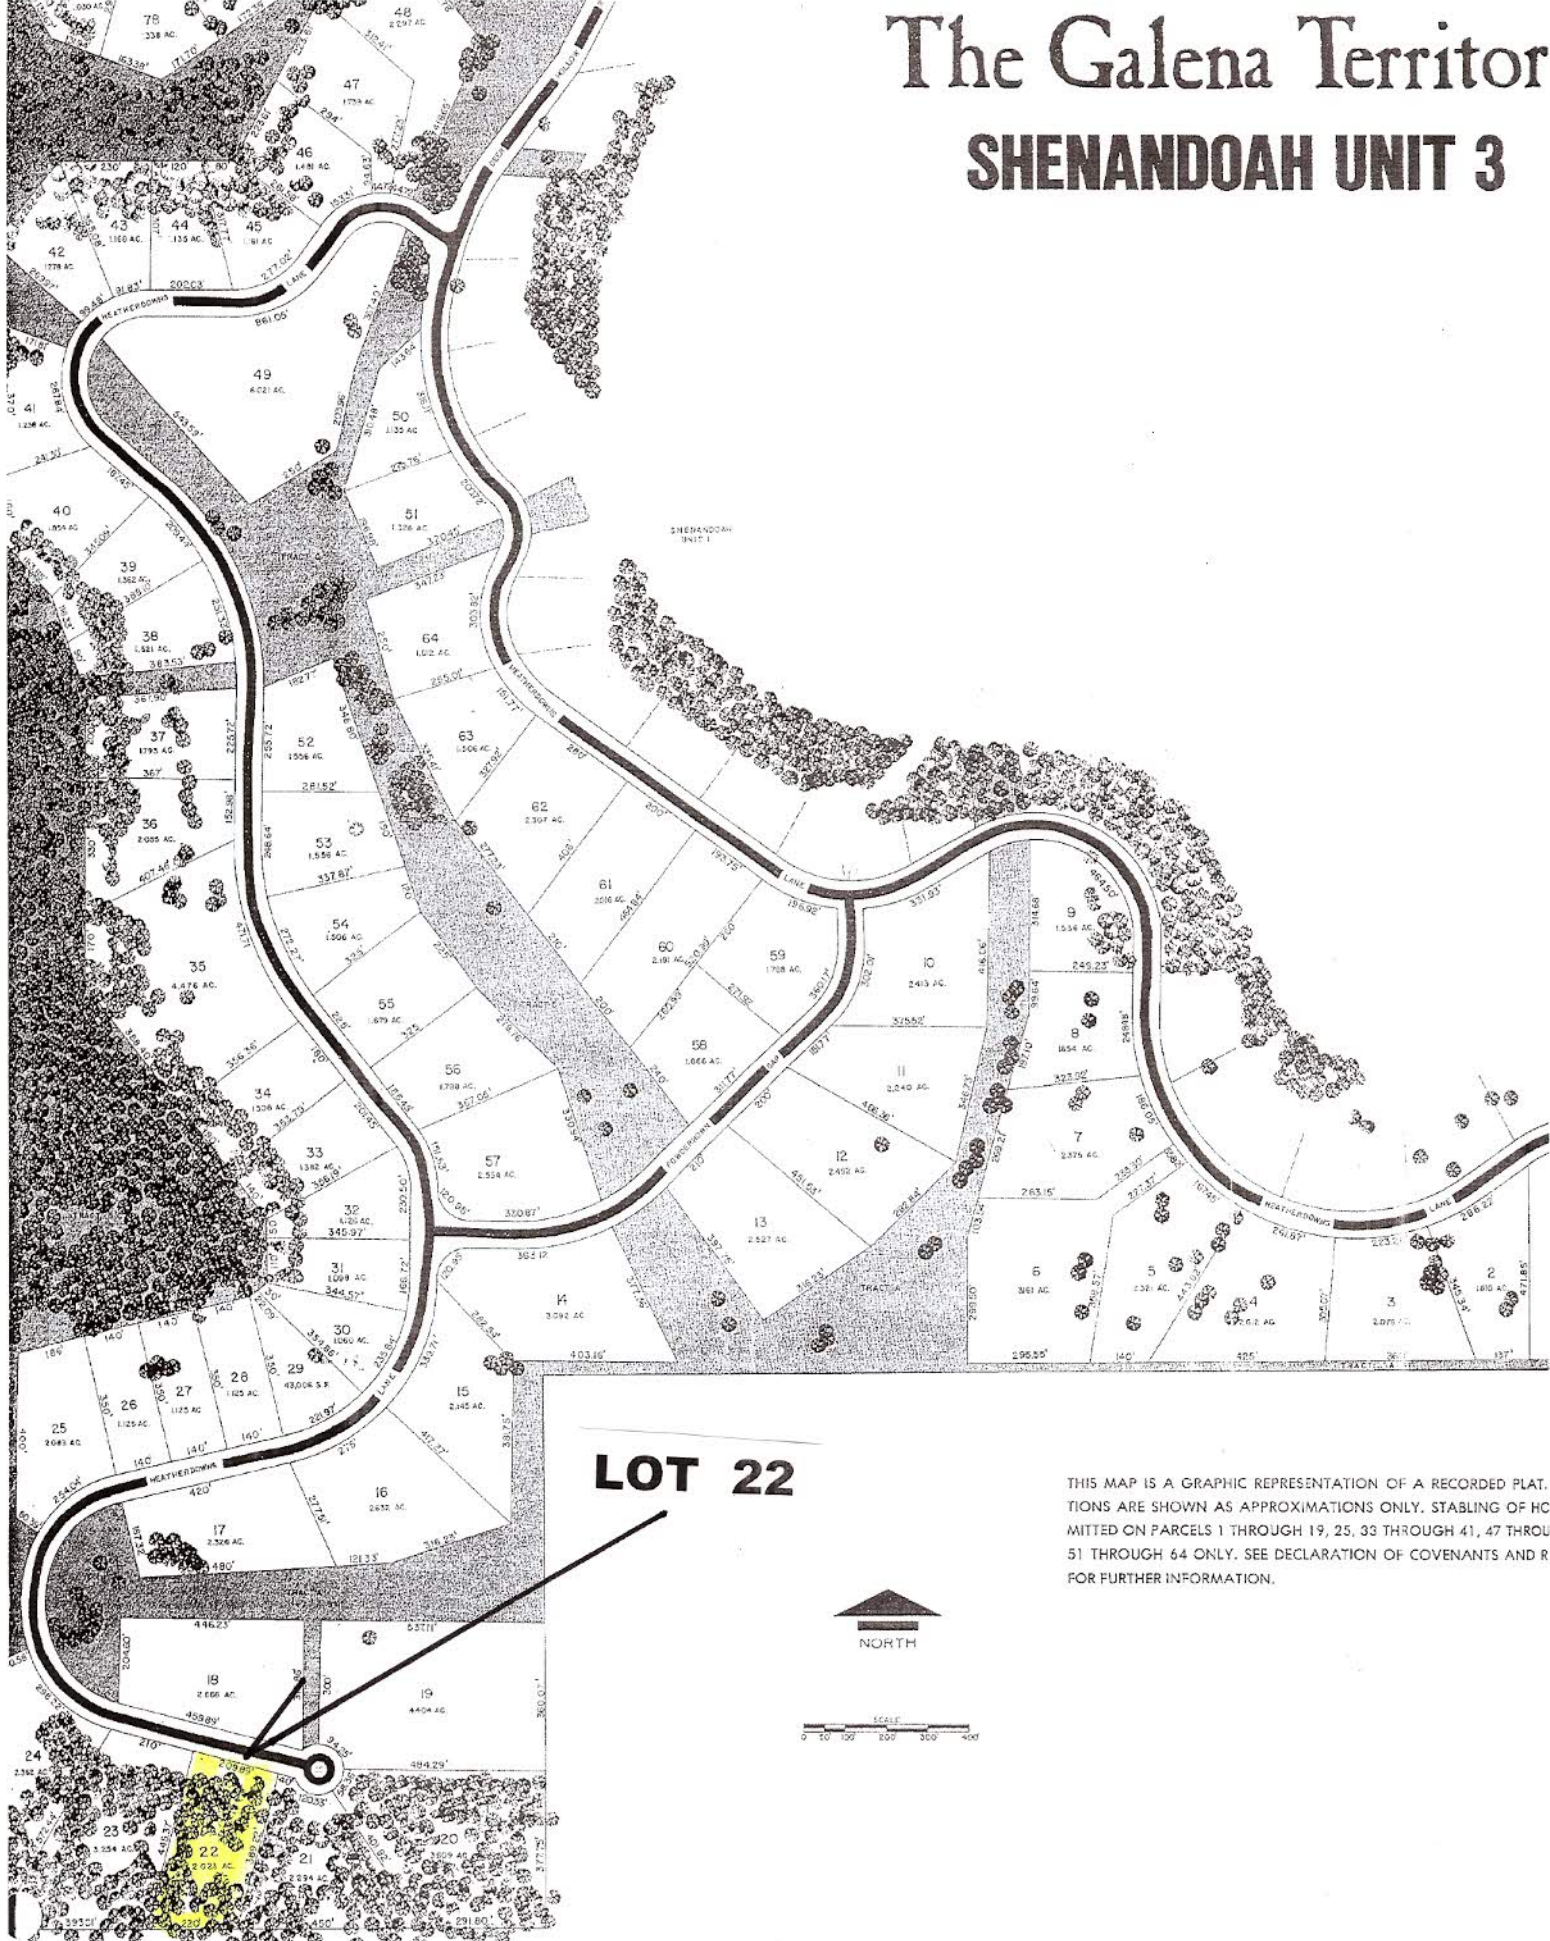

The Galena Territor

SHENANDOAH UNIT 3

LOT 22

THIS MAP IS A GRAPHIC REPRESENTATION OF A RECORDED PLAT. DIMENSIONS ARE SHOWN AS APPROXIMATIONS ONLY. STABLING OF HEIGHTS COMMITTED ON PARCELS 1 THROUGH 19, 25, 33 THROUGH 41, 47 THROUGH 51 THROUGH 64 ONLY. SEE DECLARATION OF COVENANTS AND RESTRICTIONS FOR FURTHER INFORMATION.

SCALE
0 100 200 300 400